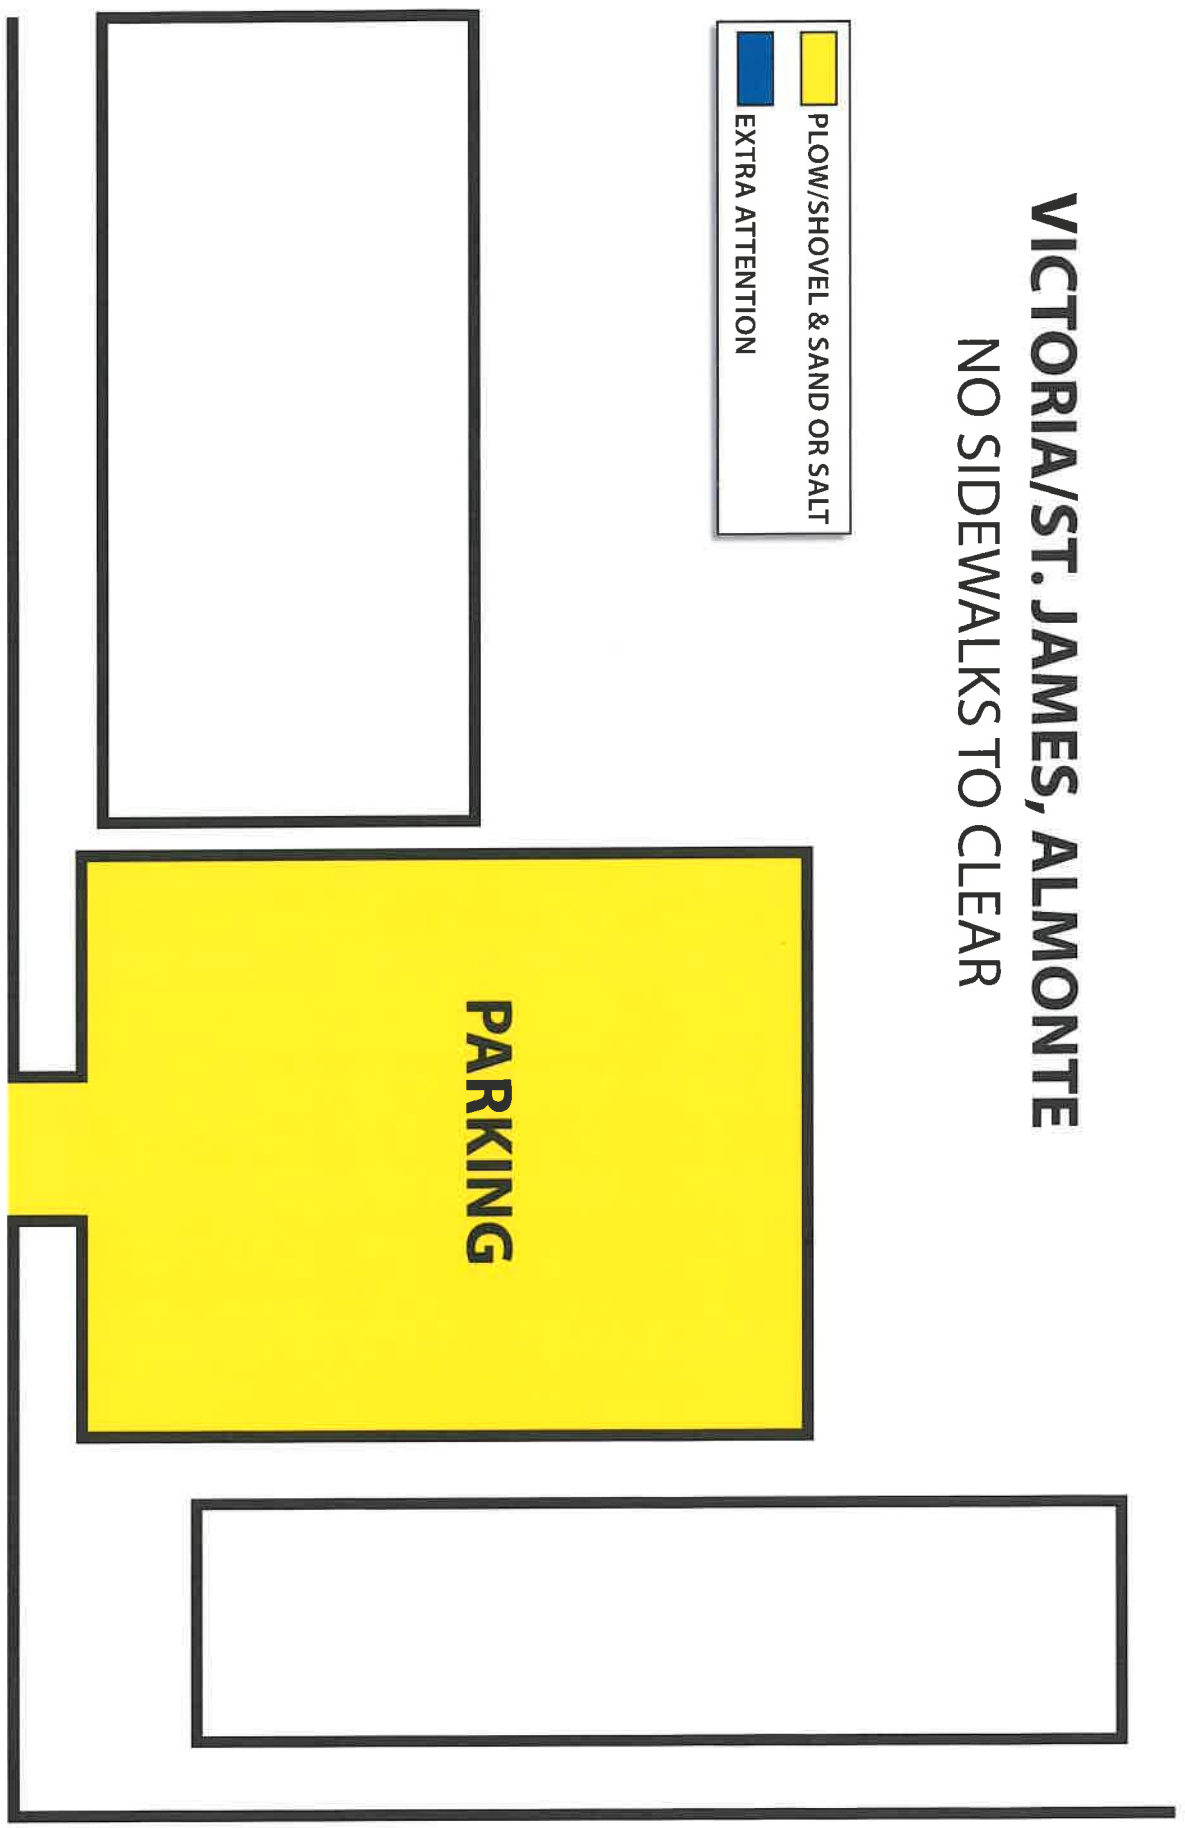

126 SUSSEX ST

Elizabeth Street

	PLOW/SHOVEL & SAND OR SALT
	EXTRA ATTENTION

7 ARTHUR STREET

**SNOW
STORAGE
AREA**

**PARKING
LOT**

**LOADING
DOCK**

RAMP

**APARTMENT
BUILDING**

Arthur Street

Lansdowne Street

252 MOFFAT

-  PLOW/SHOVEL & SAND OR SALT
-  EXTRA ATTENTION

CALDWELL ST/MCV
PAGE 2 OF 2

CALDWELL ST

	PLow/SHOVEL & SAND OR SALT
	EXTRA ATTENTION

171 MUNRO ST., CARLETON PLACE

	PLOW/SHOVEL & SAND OR SALT
	EXTRA ATTENTION

VICTORIA/ST. JAMES, ALMONTE
NO SIDEWALKS TO CLEAR

	PLOW/SHOVEL & SAND OR SALT
	EXTRA ATTENTION

VICTORIA ST.

ST. JAMES ST.

ALMONTE

176 Robert St.