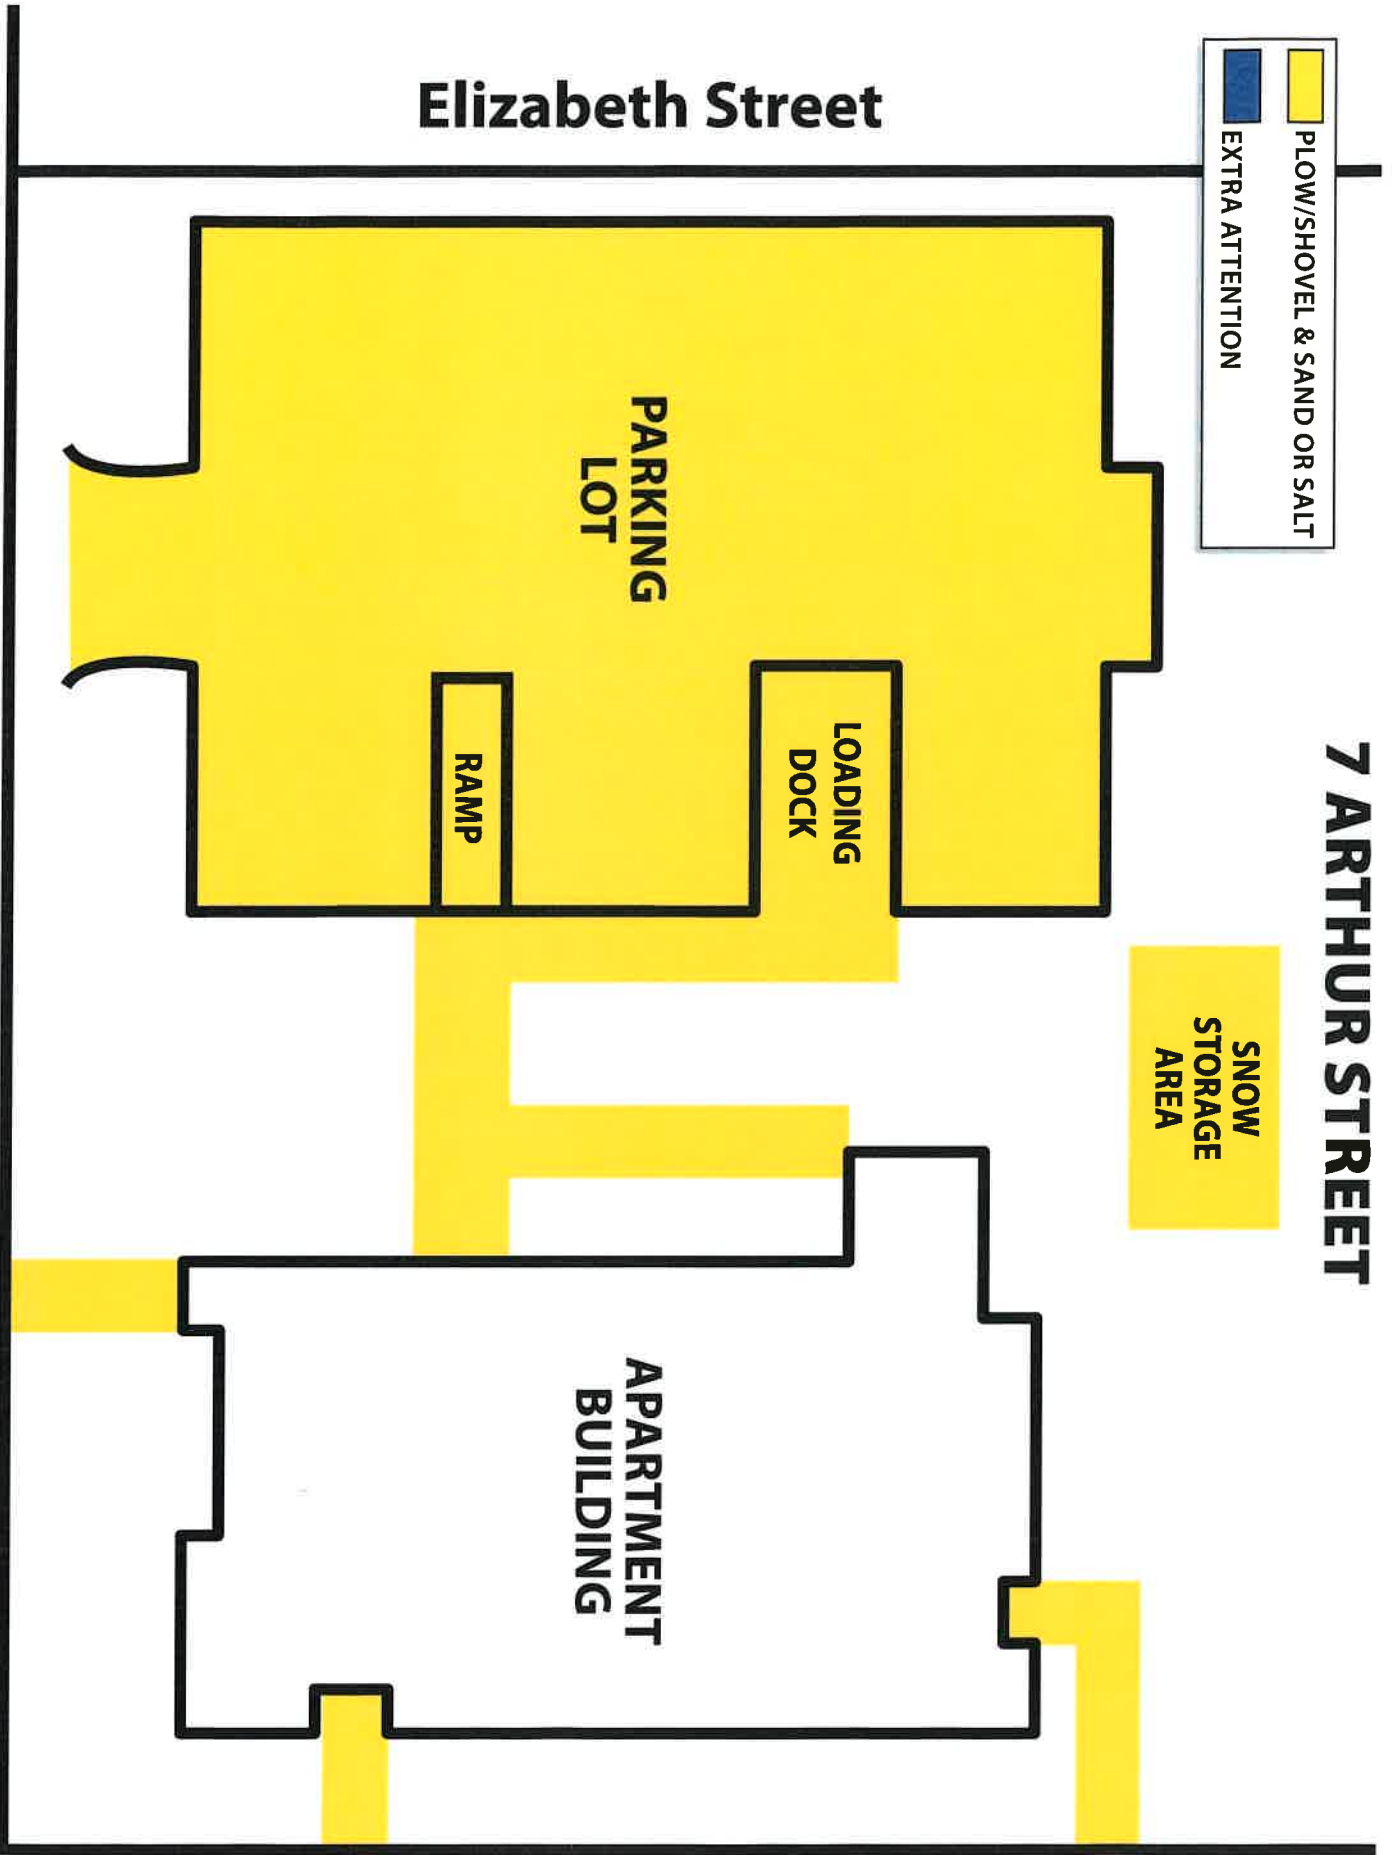

126 SUSSEX ST

Elizabeth Street

	PLOW/SHOVEL & SAND OR SALT
	EXTRA ATTENTION

7 ARTHUR STREET

**SNOW
STORAGE
AREA**

**PARKING
LOT**

**LOADING
DOCK**

RAMP

**APARTMENT
BUILDING**

Arthur Street

Lansdowne Street

252 MOFFAT

-  PLOW/SHOVEL & SAND OR SALT
-  EXTRA ATTENTION

CALDWELL ST/MCV
PAGE 2 OF 2

CALDWELL ST

	PLow/SHOVEL & SAND OR SALT
	EXTRA ATTENTION

171 MUNRO ST., CARLETON PLACE

	PLOW/SHOVEL & SAND OR SALT
	EXTRA ATTENTION

VICTORIA/ST. JAMES, ALMONTE
NO SIDEWALKS TO CLEAR

	PLOW/SHOVEL & SAND OR SALT
	EXTRA ATTENTION

VICTORIA ST.

ST. JAMES ST.

ALMONTE

176 Robert St.