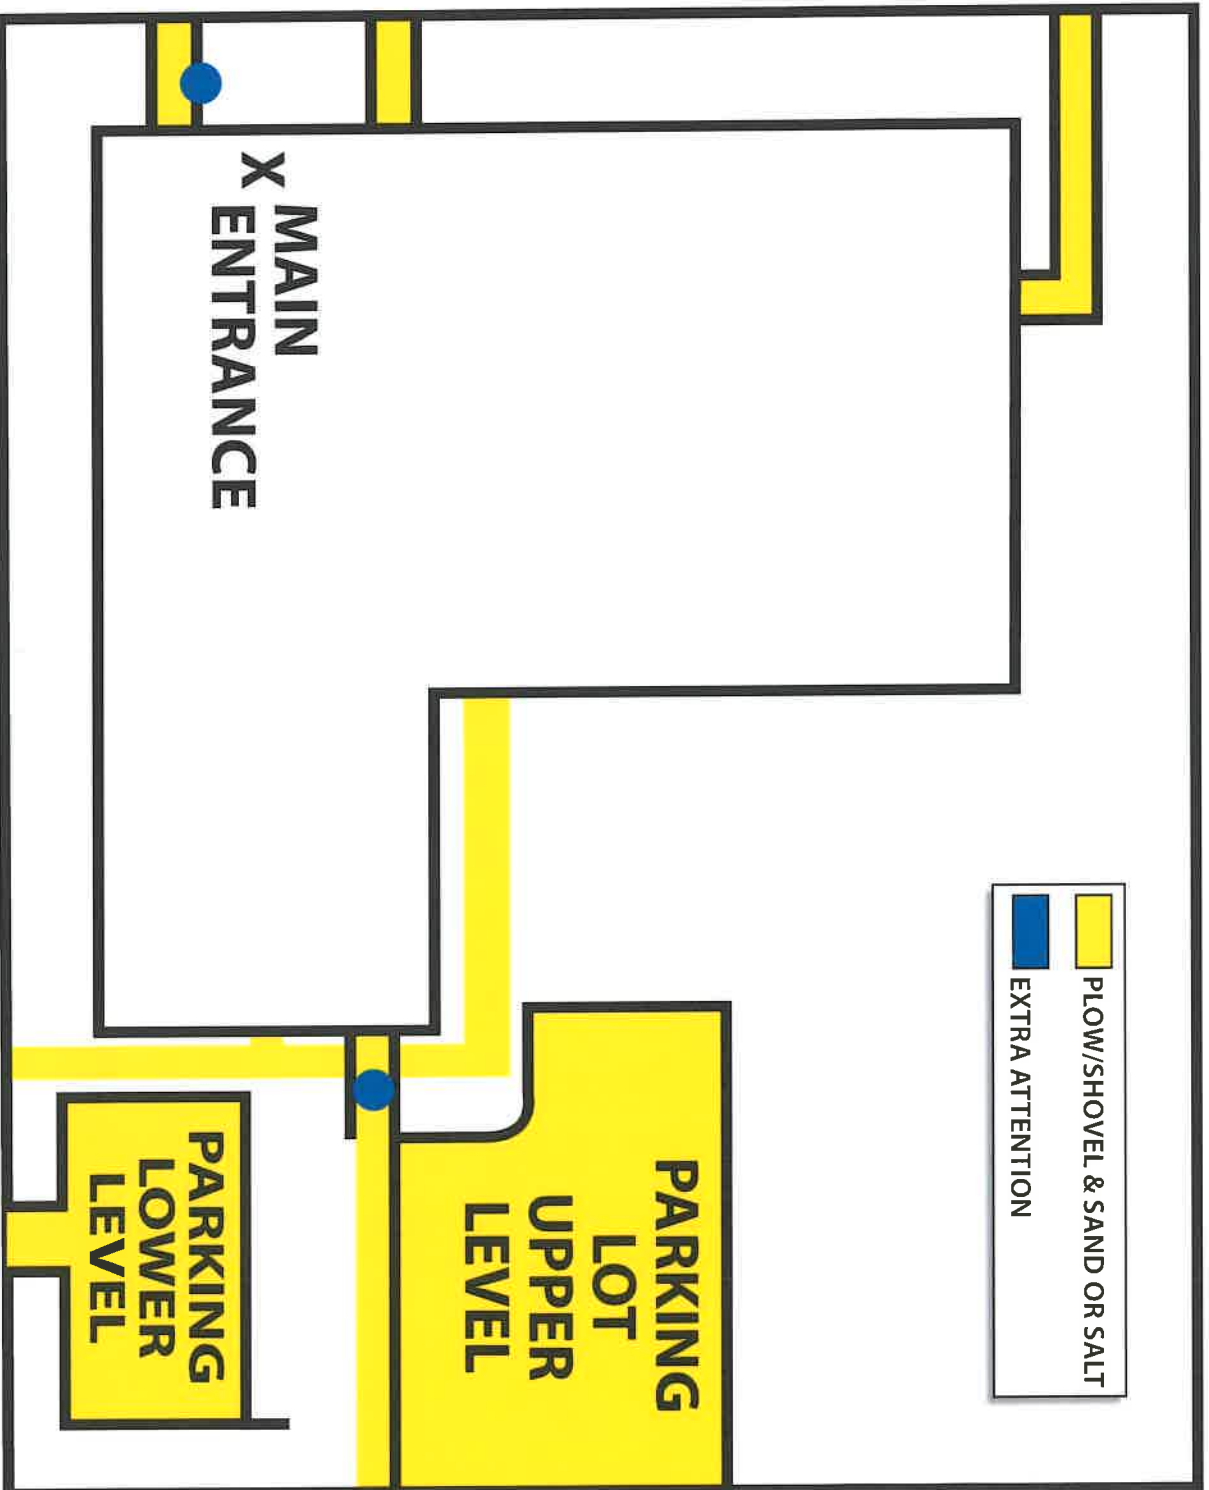

126 SUSSEX ST

Elizabeth Street

	PLOW/SHOVEL & SAND OR SALT
	EXTRA ATTENTION

7 ARTHUR STREET

**SNOW
STORAGE
AREA**

**PARKING
LOT**

**LOADING
DOCK**

RAMP

**APARTMENT
BUILDING**

Arthur Street

Lansdowne Street

252 MOFFAT

-  PLOW/SHOVEL & SAND OR SALT
-  EXTRA ATTENTION

CALDWELL ST/MCV
PAGE 2 OF 2

CALDWELL ST

	PLow/SHOVEL & SAND OR SALT
	EXTRA ATTENTION

171 MUNRO ST., CARLETON PLACE

	PLOW/SHOVEL & SAND OR SALT
	EXTRA ATTENTION

VICTORIA/ST. JAMES, ALMONTE
NO SIDEWALKS TO CLEAR

	PLOW/SHOVEL & SAND OR SALT
	EXTRA ATTENTION

VICTORIA ST.

ST. JAMES ST.

ALMONTE

176 Robert St.