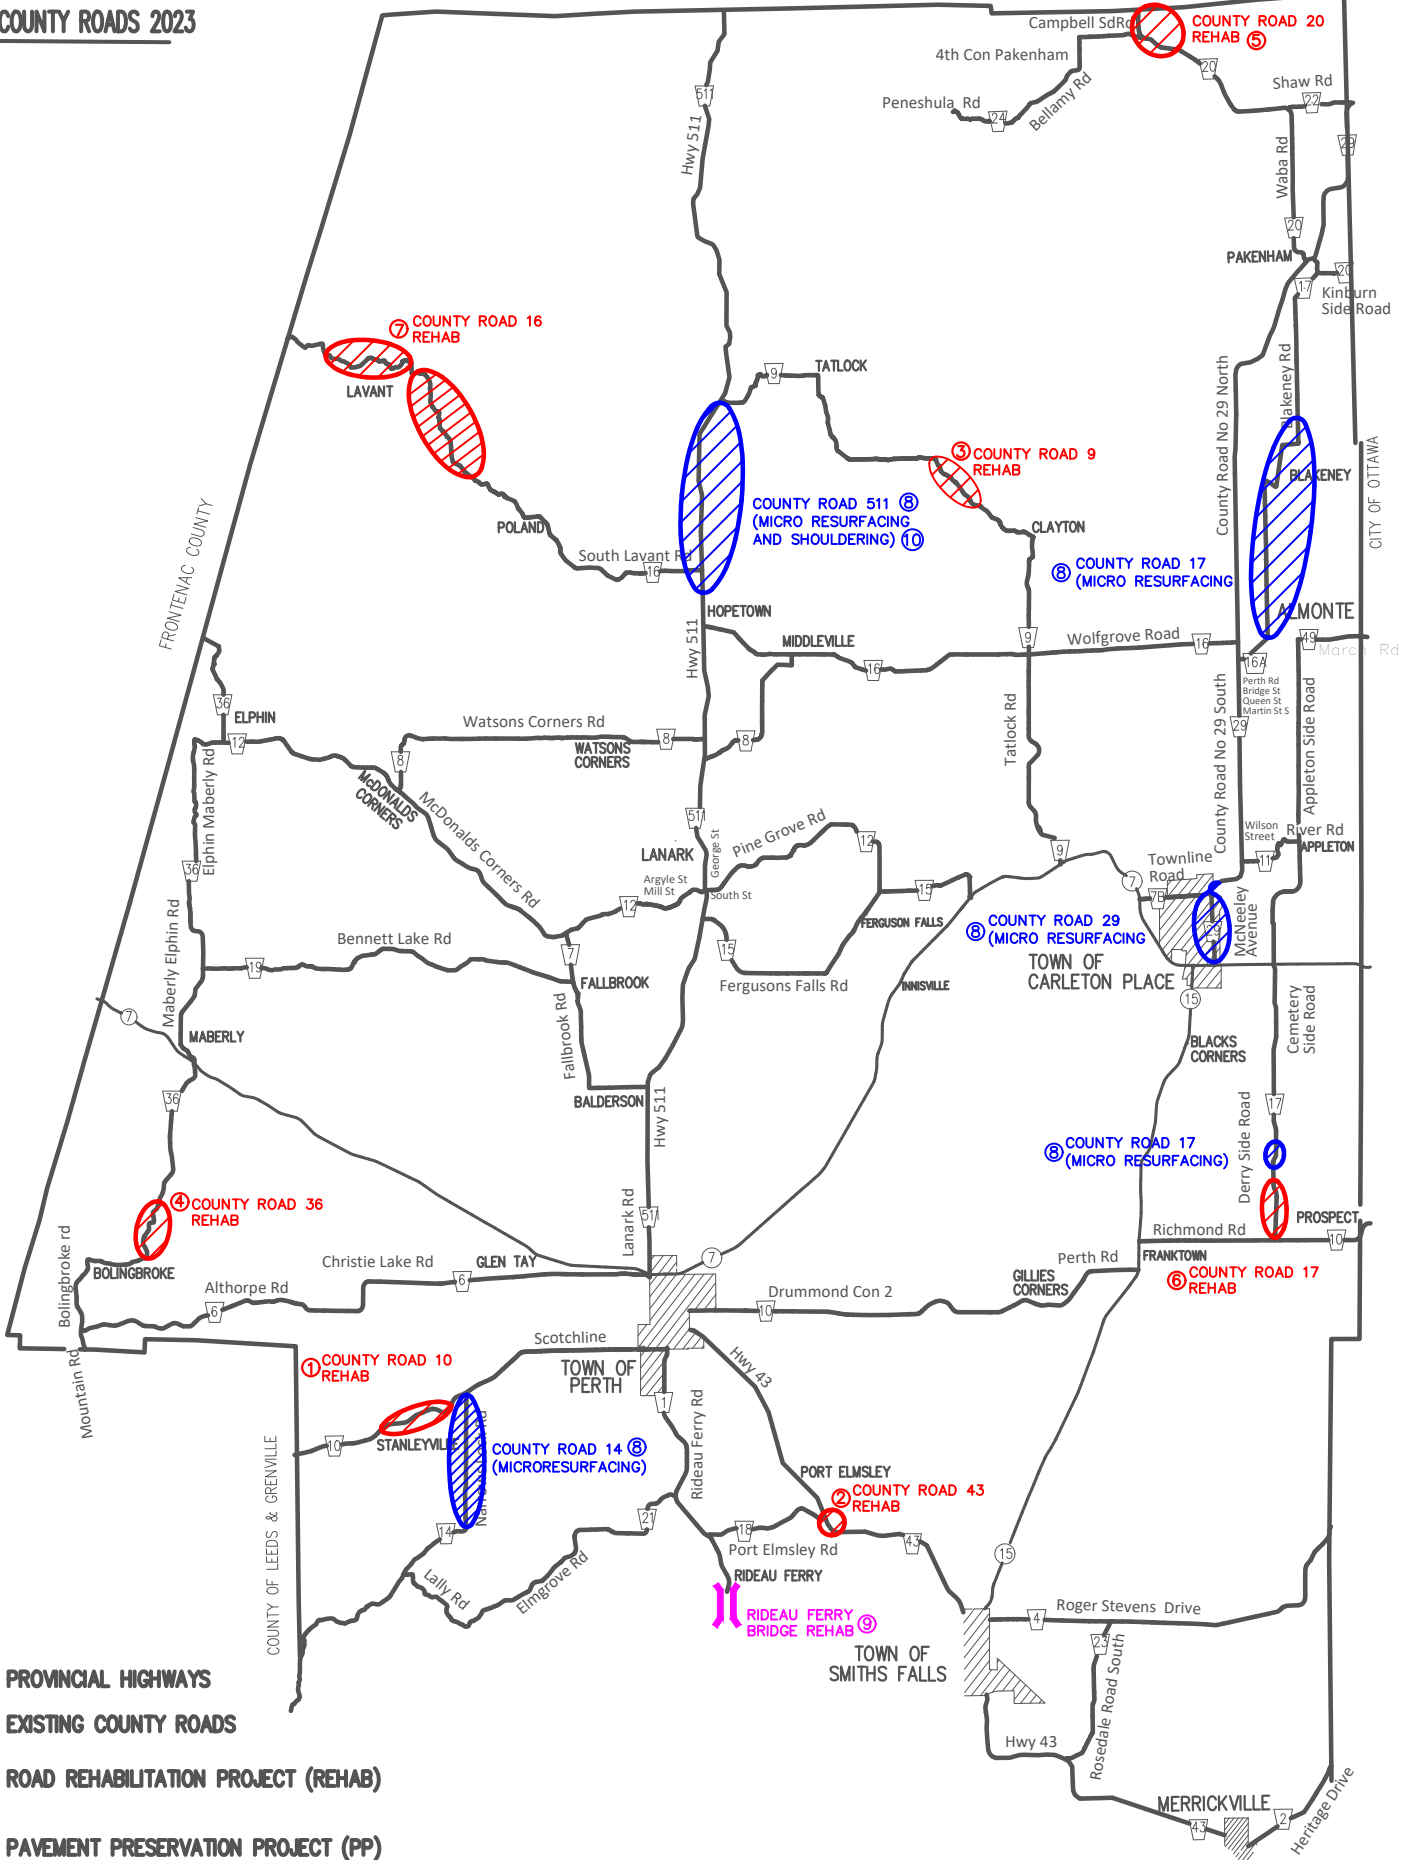

# LANARK COUNTY ROADS 2023

RENFREW COUNTY

- LEGEND**
- PROVINCIAL HIGHWAYS
  - EXISTING COUNTY ROADS
  - ROAD REHABILITATION PROJECT (REHAB)
  - PAVEMENT PRESERVATION PROJECT (PP)
  - BRIDGE REHABILITATION